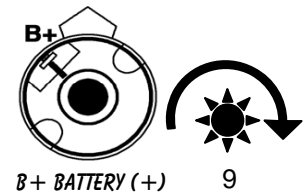

MOTORES: DI. TDCI.

MUSTANG, THUNDERBIRD, AEROSTAR,
BRONCO, RANGER.