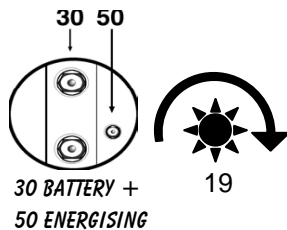

CRUCE DE REFERENCIAS:
E37Z11002D.

MONDEO, TRANSIT.