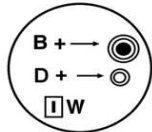

B + BATTERY (+)
D + TRIO / LAMP
W "W" CONNECTION