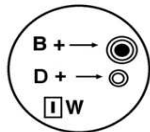

B+ BATTERY (+)
D+ TRIO / LAMP
W "W" CONNECTION